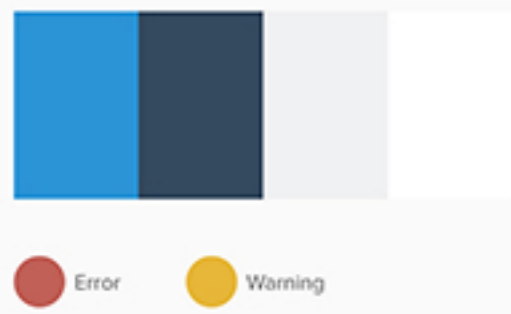

Below are suggested visual patterns to be used for AMC Suite of Apps. For more descriptions around each component, and for HTML/CSS of each component, refer to the component library in the Style Guide.

Color Palette

Header

Secondary Header

Footer

Feedback

Modals

Form Elements

Anchor Variations